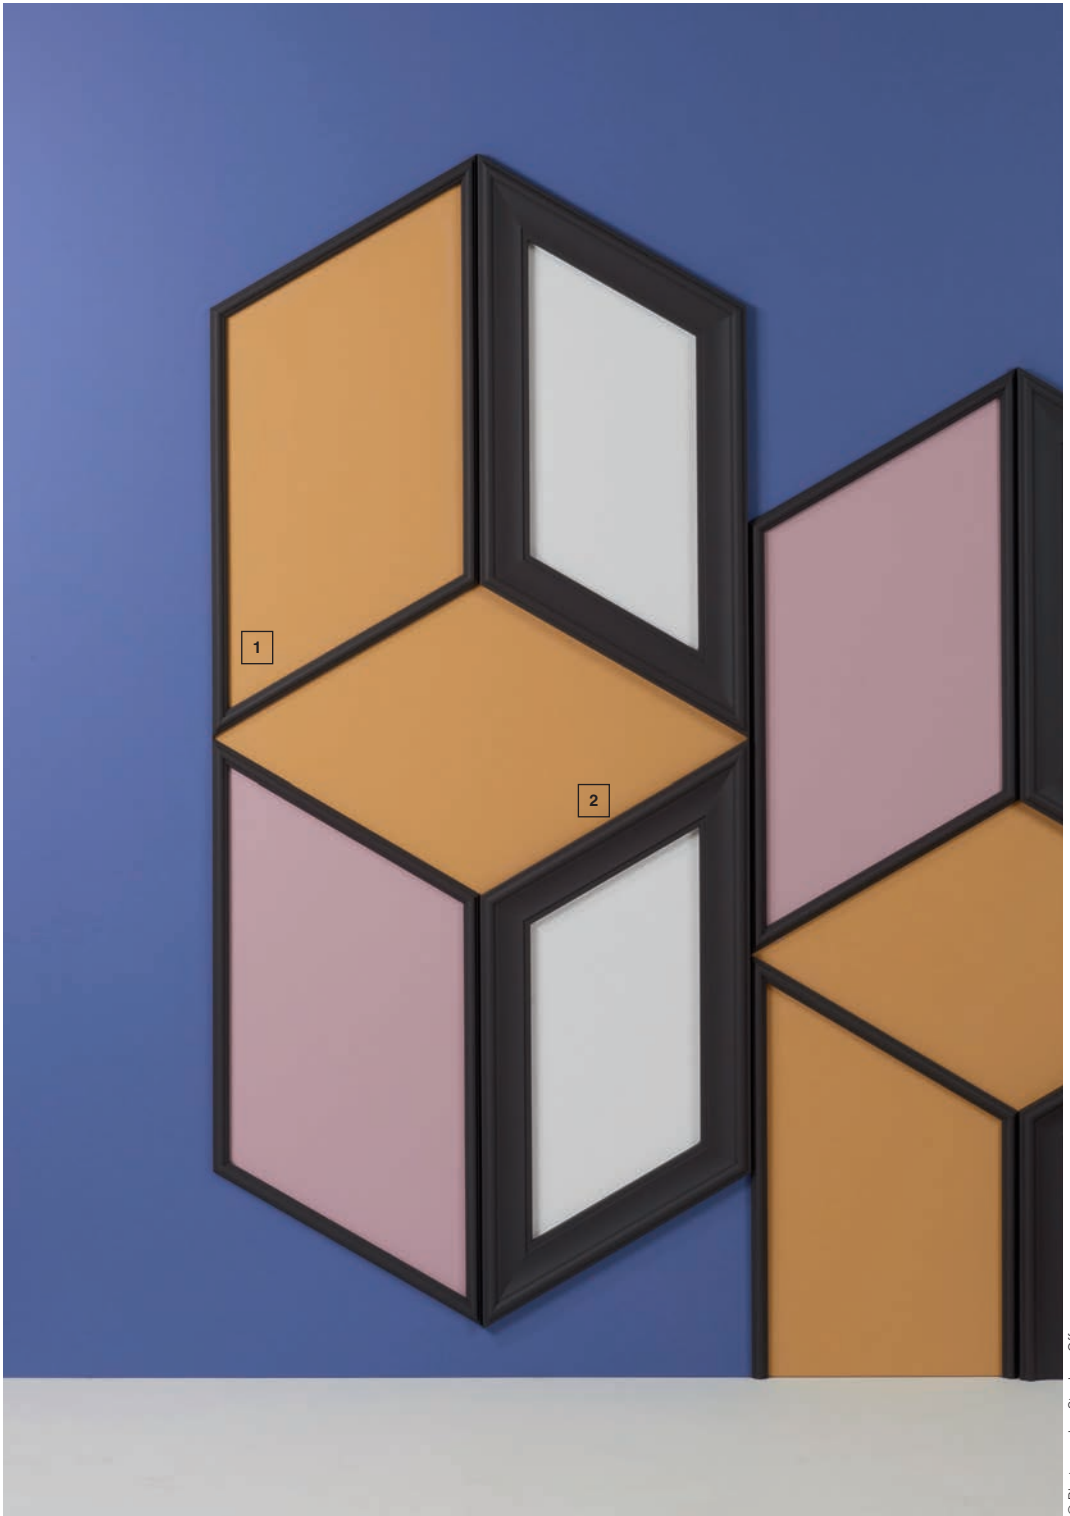

© Photography: Stephan Offermann

1 WL7 | 2 WL6 | 3 IL3 | 4 SP3 | 5 FD2S | 6 Z10