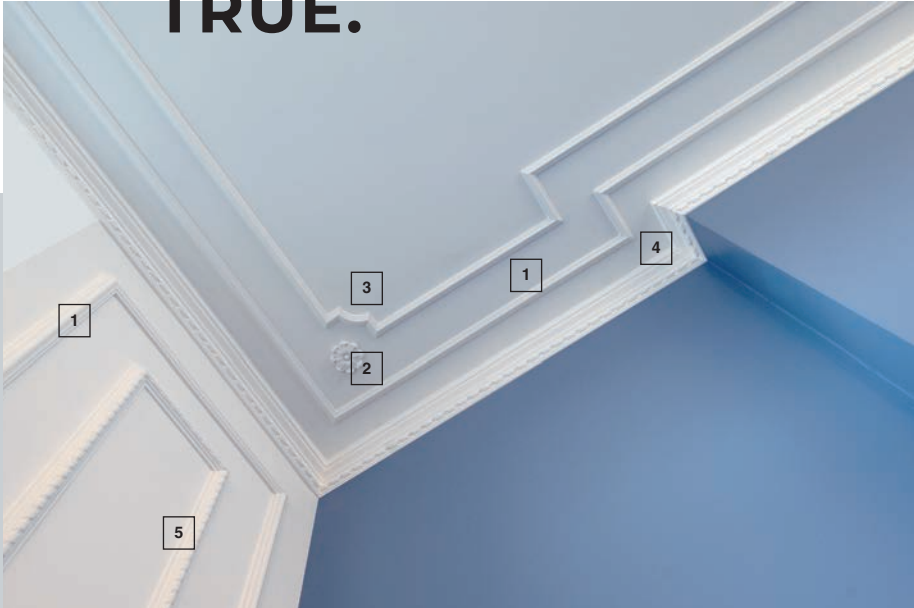

**FEEL AT HOME
AND BE PROUD OF IT.**

Z41 ARSTYL®
174 x 174 x 2000 mm

Z10 ARSTYL®
38 x 18 x 2000 mm

1 Z10 | 2 Z41 | 3 Z101

© Photography: Christian Charlier. Architect: Cube Interiors

A DREAM COMES TRUE.

1 Z10 | 2 R17 | 3 Z102