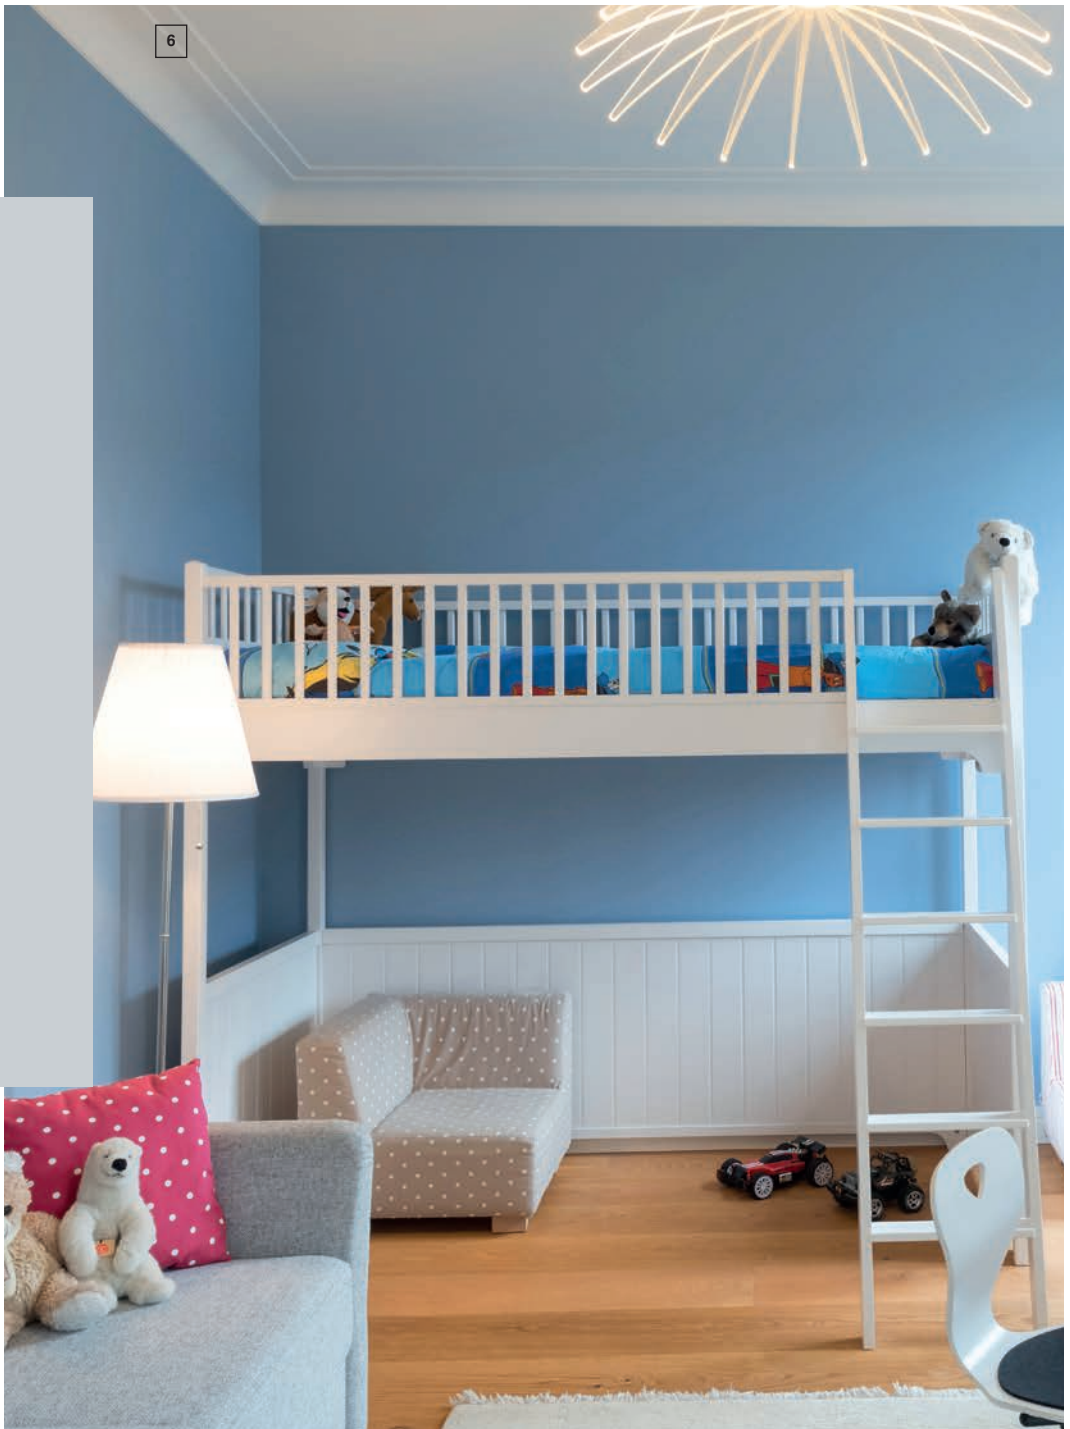

© Photography: Regina Sablotny for Krüger Mähli