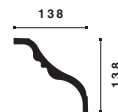

IL3 WALLSTYL®
50 x 33 x 2000mm

WT5 WALLSTYL®
52 x 52 x 2000mm

WT10 WALLSTYL®
84 x 84 x 2000mm

WT25 WALLSTYL®
78 x 78 x 2000mm

WT3 WALLSTYL®
80 x 110 x 2000mm

WT11 WALLSTYL®
106 x 126 x 2000mm

AT NOMASTYL®
95 x 100 x 2000mm

A NOMASTYL®
110 x 110 x 2000mm

ST3 NOMASTYL®
75 x 75 x 2000mm

ST4 NOMASTYL®
130 x 130 x 2000mm

TL NOMASTYL®
150 x 150 x 2000mm

A2 NOMASTYL®
50 x 50 x 2000mm

B5 NOMASTYL®
50 x 50 x 200 mm

K NOMASTYL®
70 x 70 x 2000mm

A1 NOMASTYL®
80 x 80 x 2000mm

GP NOMASTYL®
100 x 100 x 2000mm

GR NOMASTYL®
50 x 85 x 2000 mm

TI NOMASTYL®
138 x 138 x 2000mm

PANEL MOULDINGS

FEATURES

- Creative, individual wall design
- Enhance your walls with panel mouldings and wall panels
- High density material for absorbing shocks
- Quick and easy to install
- A variety also available in flexible quality

SP2 ARSTYL®

22 x 9 x 2000mm

SP3 ARSTYL®

23 x 13 x 2000mm

SP1 ARSTYL®

28 x 9 x 2000mm

Z10 ARSTYL®

38 x 18 x 2000mm