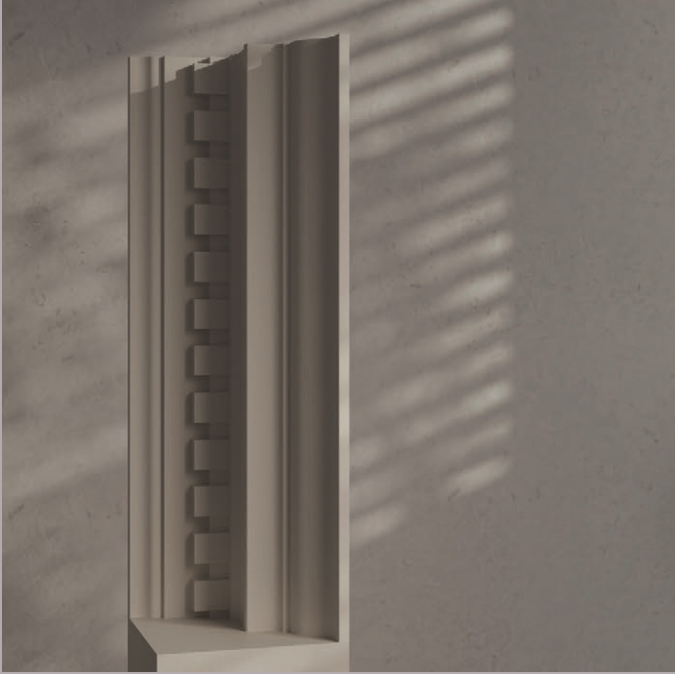

Mouleurs de plafond

Plafondlijsten

Features

- An aesthetic transition between wall and ceiling
- Easily installed, great effect
- For all styles, from new-buildings to refurbishments
- Top quality whatever your budget
- Primed ready for the individual finishing coat